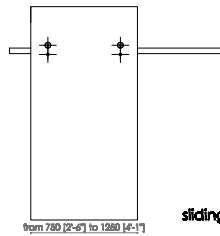

- MADE IN EXTRACLEAR TRANSPARENT GLASS, THICK. 15+15 MM TEMPERED AND LAMINATED
- AVAILABLE IN 200 DIFFERENT COLORS (RAL CODE REFERENCE), TRANSPARENT OR FROSTED
- AVAILABLE WITH OR WITHOUT BACK PANELS
- AVAILABLE IN MANY DIFFERENT COMPOSITIONS
- CABINETS AVAILABLE MADE IN WOOD, METAL OR LEATHER
- SLIDING DOOR ON REQUEST, MADE IN GLASS, WOOD, METAL OR LEATHER

side

sliding door