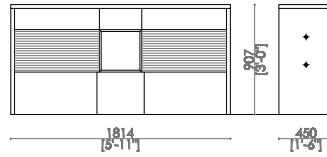

SIMPLICITY SIDEBOARD

- MADE IN EXTRACLEAR TRANSPARENT GLASS, THICK. 15+15 MM TEMPERED AND LAMINATED
- AVAILABLE IN 200 DIFFERENT COLORS (RAL CODE REFERENCE), TRANSPARENT OR FROSTED
- CABINETS AVAILABLE MADE IN WOOD, METAL OR LEATHER

SIMPLICITY CABINET

- MADE IN EXTRACLEAR
TRANSPARENT GLASS, THICK.
15+15 MM TEMPERED AND
LAMINATED
- AVAILABLE IN 200 DIFFERENT
COLORS (RAL CODE REFERENCE),
TRANSPARENT OR FROSTED
- CABINETS AVAILABLE MADE IN
WOOD, METAL OR LEATHER