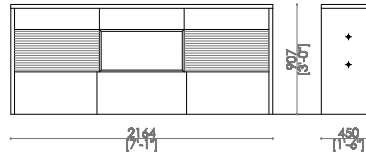

SIMPLICITY SIDEBOARD

- MADE IN EXTRACLEAR TRANSPARENT GLASS, THICK. 15+15 MM TEMPERED AND LAMINATED
- AVAILABLE IN 200 DIFFERENT COLORS (RAL CODE REFERENCE), TRANSPARENT OR FROSTED
- CABINETS AVAILABLE MADE IN WOOD, METAL OR LEATHER

SIMPLICITY CABINET

- MADE IN EXTRACLEAR
TRANSPARENT GLASS, THICK.
15+15 MM TEMPERED AND
LAMINATED
- AVAILABLE IN 200 DIFFERENT
COLORS (RAL CODE REFERENCE),
TRANSPARENT OR FROSTED
- CABINETS AVAILABLE MADE IN
WOOD, METAL OR LEATHER