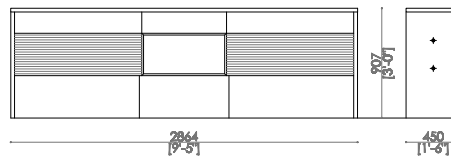

SIMPLICITY SIDEBOARD

- MADE IN EXTRACLEAR TRANSPARENT GLASS, THICK. 15+15 MM TEMPERED AND LAMINATED
- AVAILABLE IN 200 DIFFERENT COLORS (RAL CODE REFERENCE), TRANSPARENT OR FROSTED
- CABINETS AVAILABLE MADE IN WOOD, METAL OR LEATHER

SIMPLICITY CABINET

- MADE IN EXTRACLEAR
TRANSPARENT GLASS, THICK.
15+15 MM TEMPERED AND
LAMINATED
- AVAILABLE IN 200 DIFFERENT
COLORS (RAL CODE REFERENCE),
TRANSPARENT OR FROSTED
- CABINETS AVAILABLE MADE IN
WOOD, METAL OR LEATHER