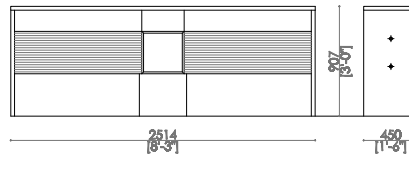

SIMPLICITY SIDEBOARD

- MADE IN EXTRACLEAR TRANSPARENT GLASS, THICK. 15+15 MM TEMPERED AND LAMINATED
- AVAILABLE IN 200 DIFFERENT COLORS (RAL CODE REFERENCE), TRANSPARENT OR FROSTED
- CABINETS AVAILABLE MADE IN WOOD, METAL OR LEATHER

SIMPLICITY CABINET

- MADE IN EXTRACLEAR
TRANSPARENT GLASS, THICK.
15+15 MM TEMPERED AND
LAMINATED
- AVAILABLE IN 200 DIFFERENT
COLORS (RAL CODE REFERENCE),
TRANSPARENT OR FROSTED
- CABINETS AVAILABLE MADE IN
WOOD, METAL OR LEATHER