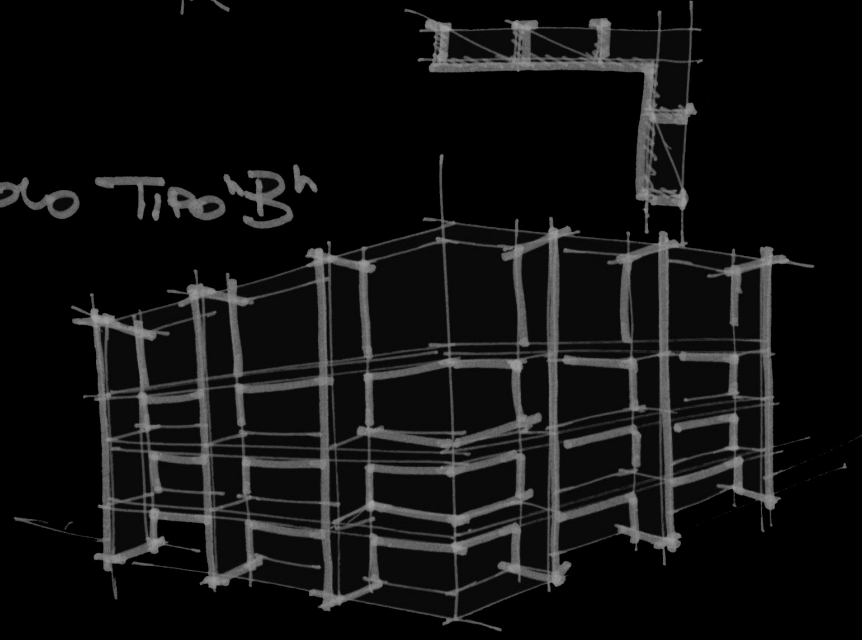

santambrogio milano  
on off design ideas

# SIMPLICITY COLLECTIONS

LINEARE

ANGOLO TIPO 'A'

BIFRONTE

ANGOLO TIPO 'B'

ADRIELI

FOON

c / PASSAGGIO

PASSAGGIO

Wall Unit | Backpanels | Boiserie

Wall Unit | Sliding door

Wall Unit | Shelves

Wall Unit | Cabinets

Wall Unit | Vertical sides

santambrogio milano  
on off design ideas

ph +39 02 76020788  
[www.santambrogio milano.it](http://www.santambrogio milano.it)