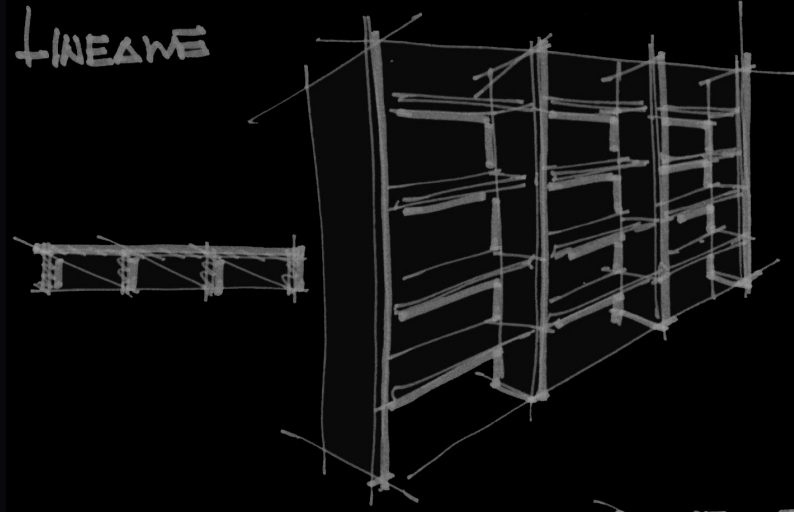

santambrogio milano  
on off design ideas

# SIMPLICITY COLLECTIONS

LINEARE

ANGOLO TIPO 'A'

BIFRONTE

ANGOLO TIPO 'B'

ADRIELI

FOON

c / PASSAGGIO

PASSAGGIO

Wall Unit | Backpanels | Boiserie

Wall Unit | Sliding door

Wall Unit | Shelves

Wall Unit | Cabinets

Wall Unit | Vertical sides

santambrogio milano  
on off design ideas

ph +39 02 76020788  
[www.santambrogio milano.it](http://www.santambrogio milano.it)