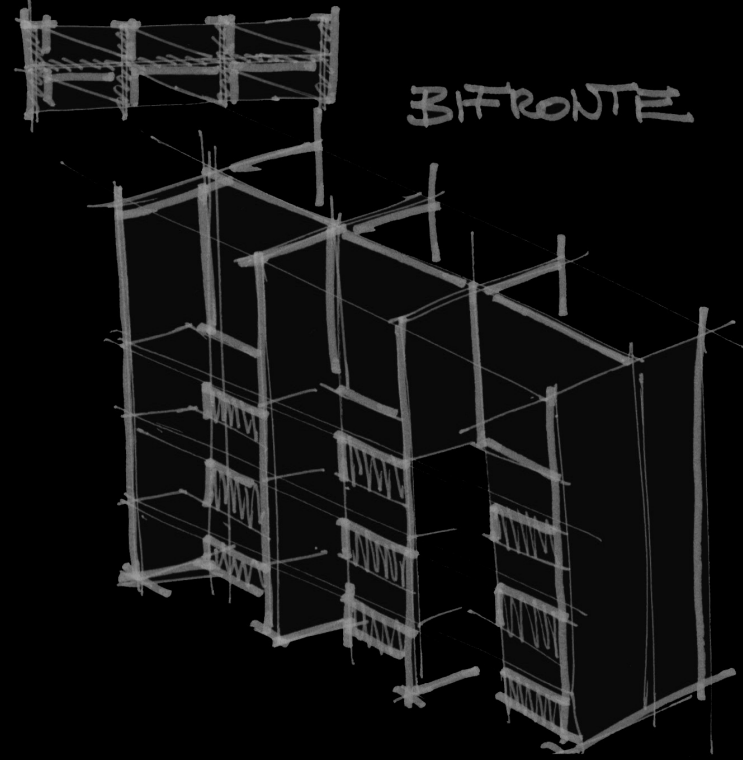

santambrogio milano  
on off design ideas

# SIMPLICITY COLLECTIONS

LINEARE

ANGOLO TIPO 'A'

BIFRONTE

ANGOLO TIPO 'B'

ADRIELI

FOON

c / PASSAGGIO

PASSAGGIO

Wall Unit | Backpanels | Boiserie

Wall Unit | Sliding door

Wall Unit | Shelves

Wall Unit | Cabinets

Wall Unit | Vertical sides

santambrogio milano  
on off design ideas

ph +39 02 76020788  
[www.santambrogio milano.it](http://www.santambrogio milano.it)