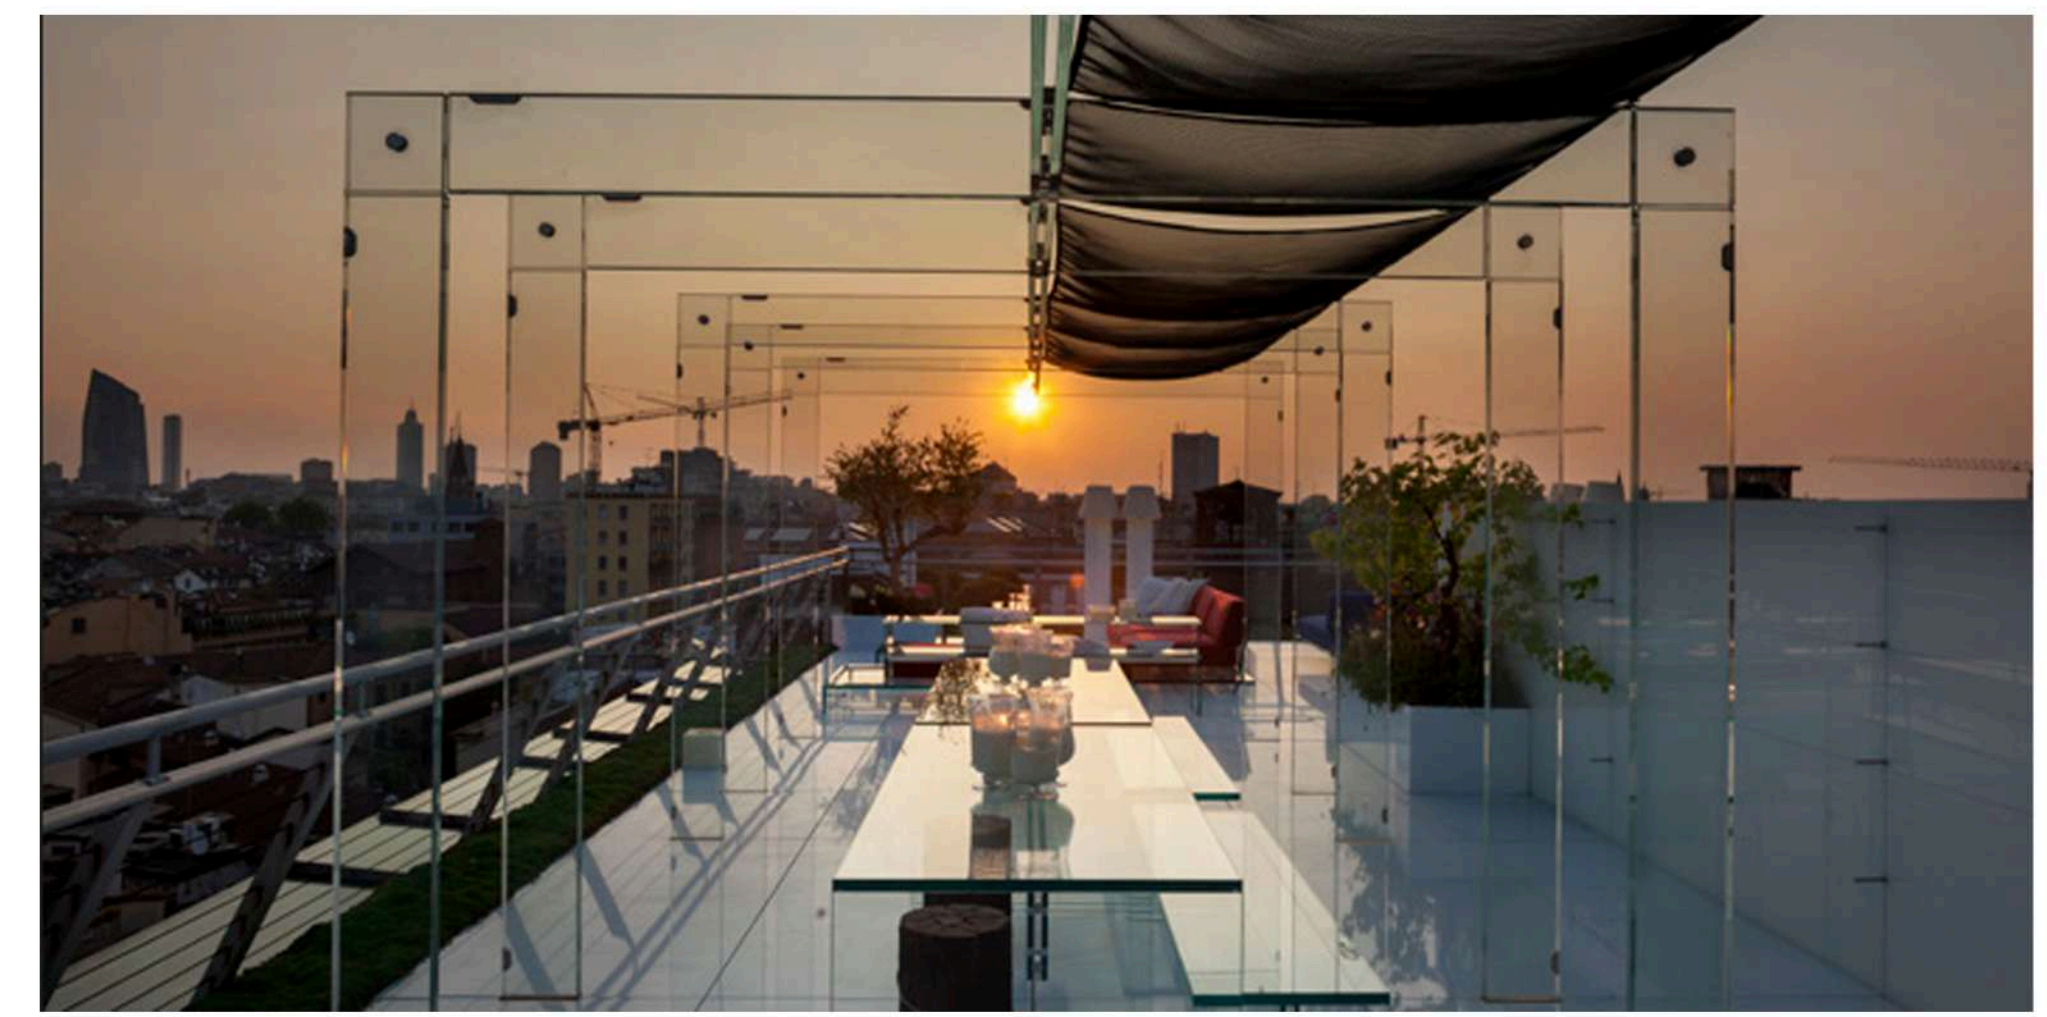

SANTAMBROGIO | MILANO

THE PERGOLA

- MADE OF EXTRA-CLEAR GLASS SP. 12 + 12 + 12 + 12 mm, TEMPERED AND LAMINATED.
- AVAILABLE IN 200 DIFFERENT COLORS (RAL CODE REFERENCE), TRANSPARENT OR FROSTED
- CENTRAL GLASS BEAMS SUPPORT.
- AVAILABLE WITH VERTICAL WALLS IN PROTECTIVE GLASS.
- AVAILABLE WITH SHADING CURTAINS.