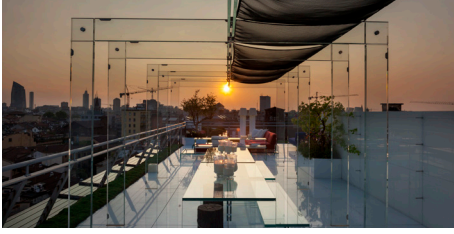

SIMPLICITY LA PERGOLA

- MADE OF EXTRA-CLEAR GLASS  
SP. 12 + 12 + 12 + 12 mm,  
TEMPERED AND LAMINATED.
- AVAILABLE IN 200 DIFFERENT  
COLORS ( RAL CODE REFERENCE),  
TRANSPARENT OR FROSTED
- CENTRAL GLASS BEAMS  
SUPPORT.
- AVAILABLE WITH VERTICAL  
WALLS IN PROTECTIVE GLASS.
- AVAILABLE WITH SHADING  
CURTAINS.