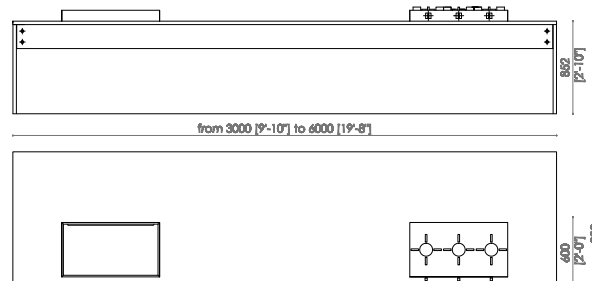

SIMPLICITY KITCHEN

- MADE IN EXTRACLEAR TRANSPARENT GLASS, THICK. 15+15 MM TEMPERED AND LAMINATED
- AVAILABLE IN 200 DIFFERENT COLORS (RAL CODE REFERENCE), TRANSPARENT OR FROSTED
- SUITABLE FOR INTERIOR OR OUTDOOR
- CENTRAL BEAM AVAILABLE IN GLASS (TRANSPARENT OR COLORED), WOOD OR METAL
- CABINETS AVAILABLE MADE IN WOOD, METAL OR LEATHER
- GLASS PARTITION AVAILABLE WITH SHELVES AND CABINET
- TRANSPARENT GLASS COOKTOP WITH CEE CERTIFICATION
- SINK AND TAP ALSO MADE IN GLASS