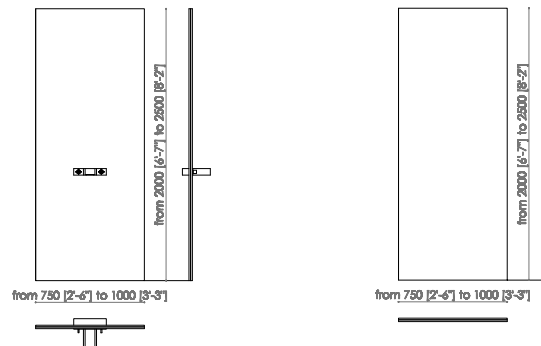

SIMPLICITY KITCHEN

- MADE IN EXTRACLEAR TRANSPARENT GLASS, THICK. 15+15 MM TEMPERED AND LAMINATED
- AVAILABLE IN 200 DIFFERENT COLORS (RAL CODE REFERENCE), TRANSPARENT OR FROSTED
- SUITABLE FOR INTERIOR OR OUTDOOR
- CENTRAL BEAM AVAILABLE IN GLASS (TRANSPARENT OR COLORED), WOOD OR METAL
- CABINETS AVAILABLE MADE IN WOOD, METAL OR LEATHER
- GLASS PARTITION AVAILABLE WITH SHELVES AND CABINET
- TRANSPARENT GLASS COOKTOP WITH CEE CERTIFICATION
- SINK AND TAP ALSO MADE IN GLASS