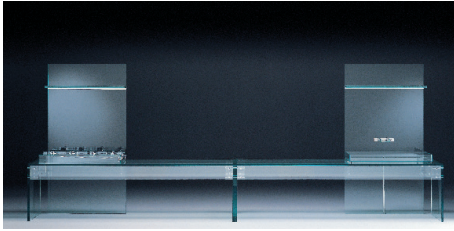

SIMPLICITY KITCHEN

- MADE IN EXTRACLEAR TRANSPARENT GLASS, THICK. 15+15 MM TEMPERED AND LAMINATED
- AVAILABLE IN 200 DIFFERENT COLORS (RAL CODE REFERENCE), TRANSPARENT OR FROSTED
- SUITABLE FOR INTERIOR OR OUTDOOR
- CENTRAL BEAM AVAILABLE IN GLASS (TRANSPARENT OR COLORED), WOOD OR METAL
- CABINETS AVAILABLE MADE IN WOOD, METAL OR LEATHER
- GLASS PARTITION AVAILABLE WITH SHELVES AND CABINET
- TRANSPARENT GLASS COOKTOP WITH CEE CERTIFICATION
- SINK AND TAP ALSO MADE IN GLASS