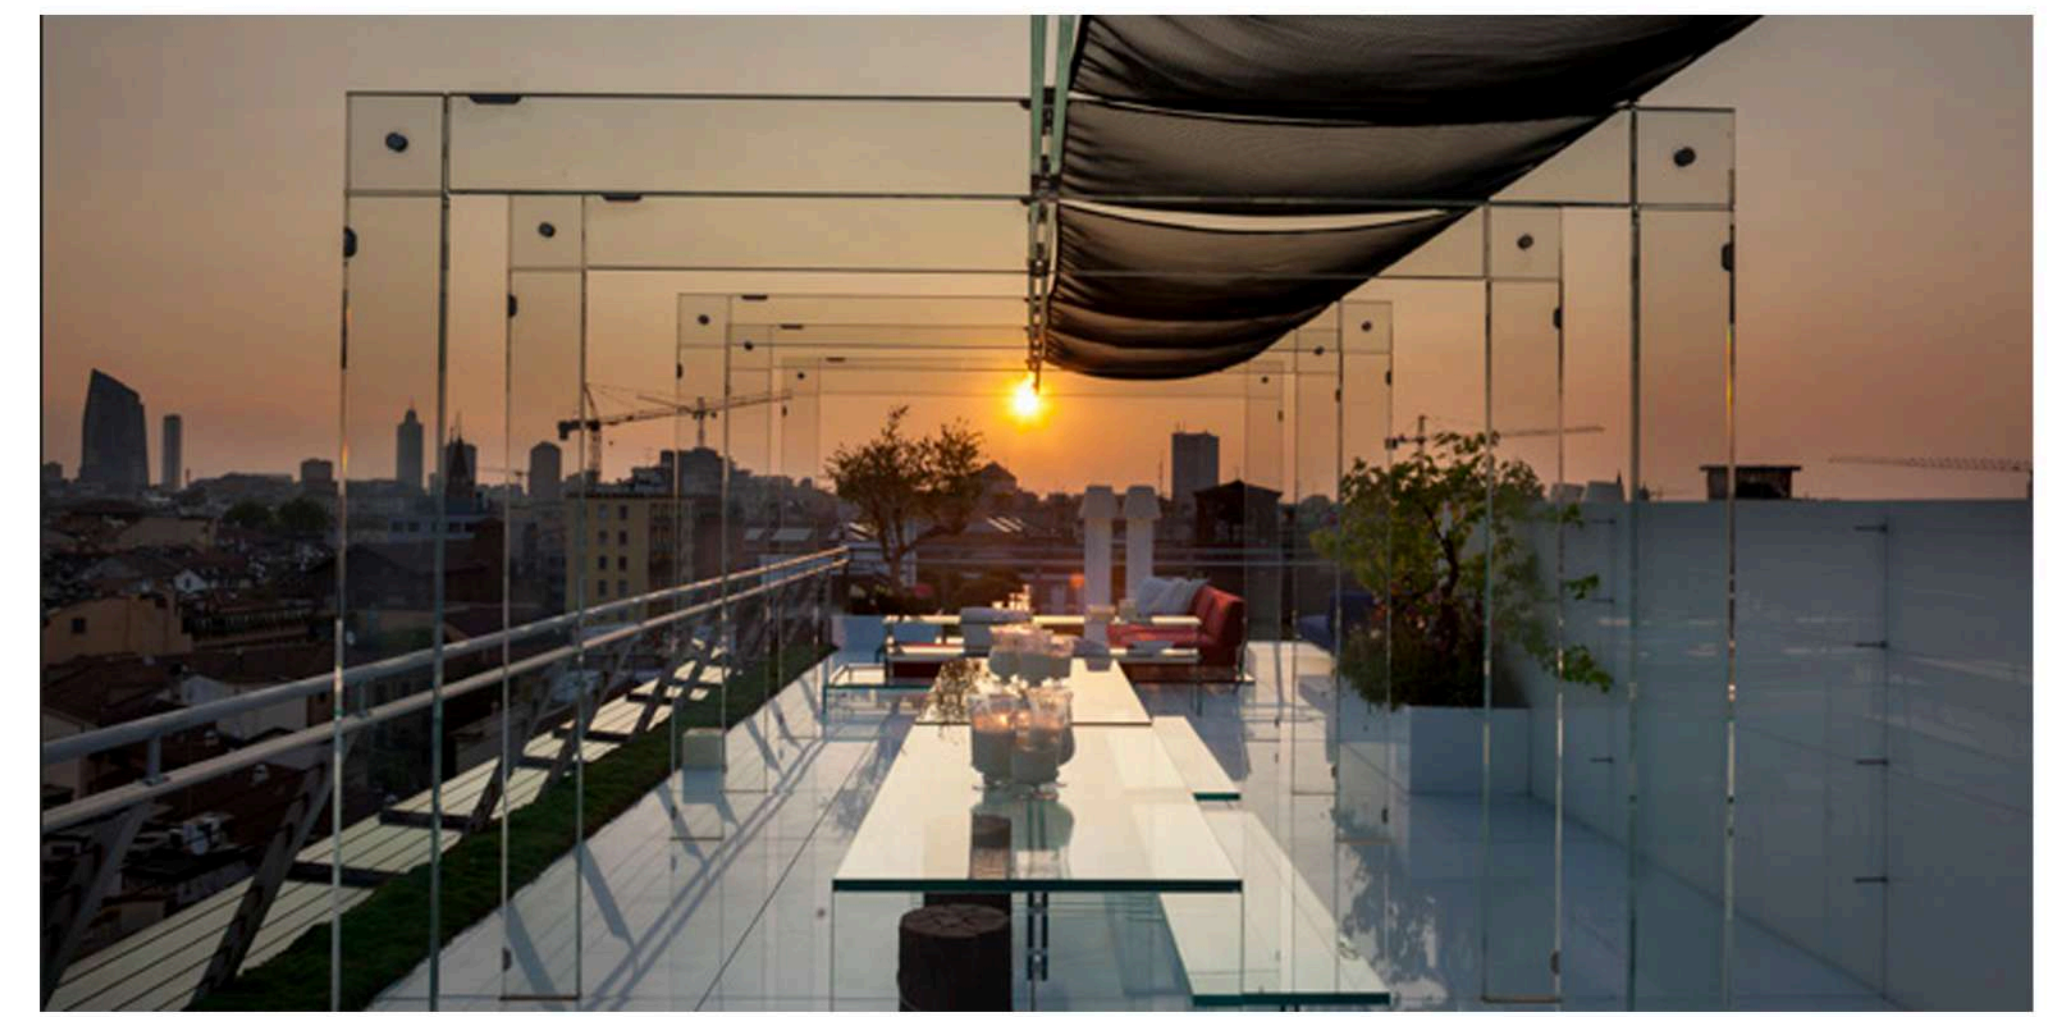

santambrogio milano

THE PERGOLA

- MADE OF EXTRA-CLEAR GLASS SP. 12 + 12 + 12 + 12 mm, TEMPERED AND LAMINATED.
- AVAILABLE IN 200 DIFFERENT COLORS (RAL CODE REFERENCE), TRANSPARENT OR FROSTED
- CENTRAL GLASS BEAMS SUPPORT.
- AVAILABLE WITH VERTICAL WALLS IN PROTECTIVE GLASS.
- AVAILABLE WITH SHADING CURTAINS.

SANTAMBROGIO | MILANO

COLORED GLASS

MESH