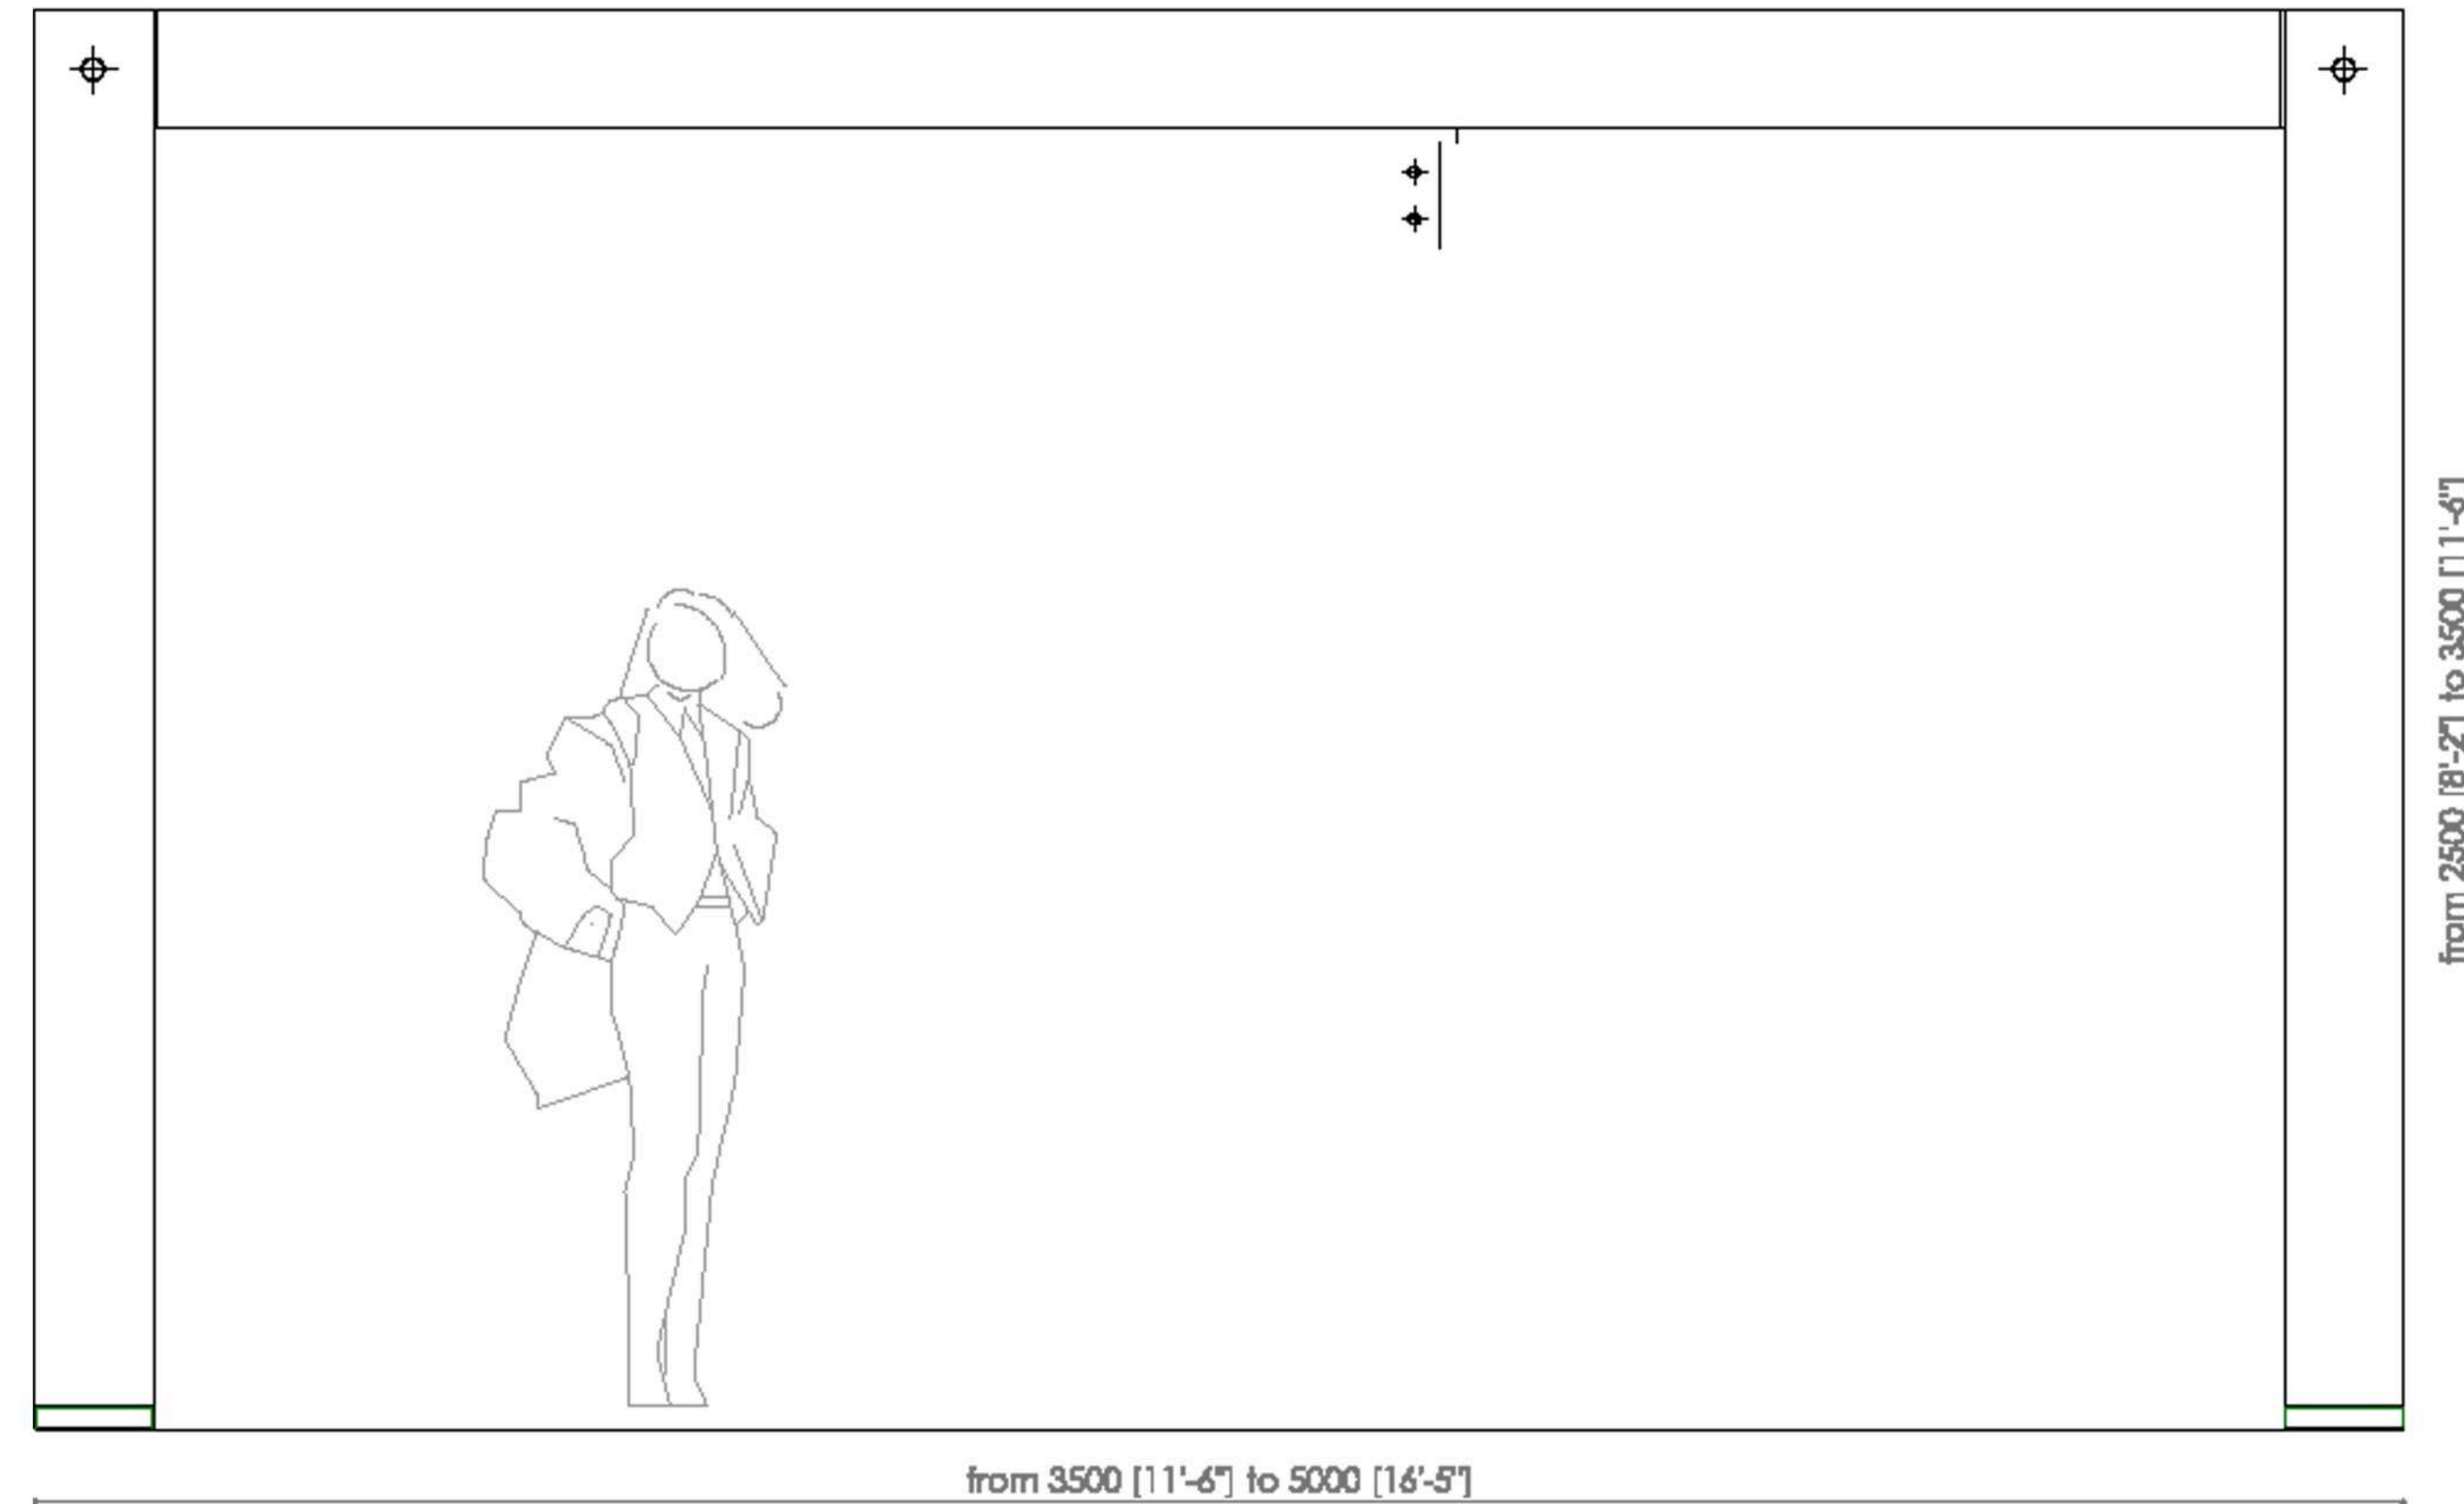

santambrogio milano

THE PERGOLA

- MADE OF EXTRA-CLEAR GLASS SP. 12 + 12 + 12 + 12 mm, TEMPERED AND LAMINATED.
- AVAILABLE IN 200 DIFFERENT COLORS (RAL CODE REFERENCE), TRANSPARENT OR FROSTED
- CENTRAL GLASS BEAMS SUPPORT.
- AVAILABLE WITH VERTICAL WALLS IN PROTECTIVE GLASS.
- AVAILABLE WITH SHADING CURTAINS.

SANTAMBROGIO | MILANO

COLORED GLASS

MESH