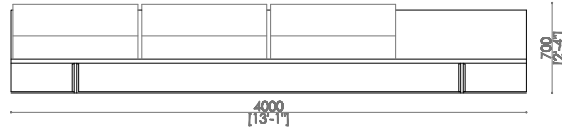

- MADE IN EXTRACLEAR
TRANSPARENT GLASS, THICK.
15+15 MM TEMPERED AND
LAMINATED

- AVAILABLE IN 200 DIFFERENT
COLORS (RAL CODE
REFERENCE), TRANSPARENT
OR FROSTED

- SUITABLE FOR INTERIOR OR
OUTDOOR

- TO THE OUTDOOR OPTION, WE
HAVE SPECIFIC PILLOWS AND
FABRICS

- AVAILABLE IN LINEAR OR
ANGULAR SOLUTION

- AVAILABLE WITH BACK-
BOOKCASE