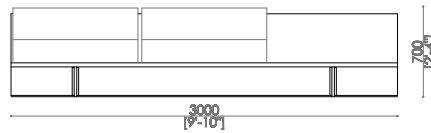

- MADE IN EXTRACLEAR
TRANSPARENT GLASS, THICK.
15+15 MM TEMPERED AND
LAMINATED

- AVAILABLE IN 200 DIFFERENT
COLORS (RAL CODE
REFERENCE), TRANSPARENT
OR FROSTED

- SUITABLE FOR INTERIOR OR
OUTDOOR

- TO THE OUTDOOR OPTION, WE
HAVE SPECIFIC PILLOWS AND
FABRICS

- AVAILABLE IN LINEAR OR
ANGULAR SOLUTION

- AVAILABLE WITH BACK-
BOOKCASE