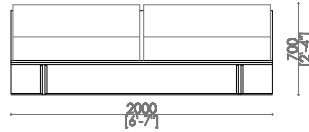

- MADE IN EXTRACLEAR
TRANSPARENT GLASS, THICK.
15+15 MM TEMPERED AND
LAMINATED

- AVAILABLE IN 200 DIFFERENT
COLORS (RAL CODE
REFERENCE), TRANSPARENT
OR FROSTED

- SUITABLE FOR INTERIOR OR
OUTDOOR

- TO THE OUTDOOR OPTION, WE
HAVE SPECIFIC PILLOWS AND
FABRICS

- AVAILABLE IN LINEAR OR
ANGULAR SOLUTION

- AVAILABLE WITH BACK-
BOOKCASE