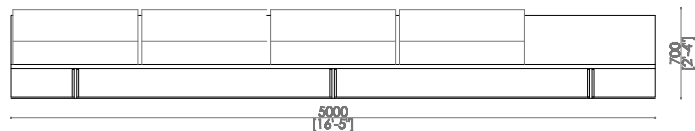

- MADE IN EXTRACLEAR
TRANSPARENT GLASS, THICK.
15+15 MM TEMPERED AND
LAMINATED

- AVAILABLE IN 200 DIFFERENT
COLORS (RAL CODE
REFERENCE), TRANSPARENT
OR FROSTED

- SUITABLE FOR INTERIOR OR
OUTDOOR

- TO THE OUTDOOR OPTION, WE
HAVE SPECIFIC PILLOWS AND
FABRICS

- AVAILABLE IN LINEAR OR
ANGULAR SOLUTION

- AVAILABLE WITH BACK-
BOOKCASE