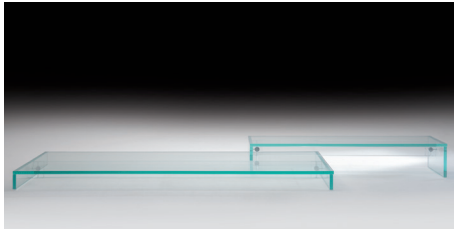

SIMPLICITY MODULAR BENCH