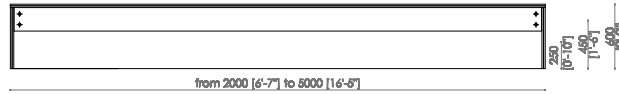

SIMPLICITY BENCH

- MADE IN EXTRACLEAR
TRANSPARENT GLASS, THICK.
15+15 MM TEMPERED AND
LAMINATED

- AVAILABLE IN 200 DIFFERENT
COLORS (RAL CODE
REFERENCE), TRANSPARENT
OR FROSTED

- SUITABLE FOR INTERIOR OR
OUTDOOR

- CENTRAL BEAM AVAILABLE IN
GLASS (TRANSPARENT OR
COLORED), WOOD OR METAL

- AVAILABLE WITH PILLOWS
SITTING

from 2000 [6'-7"] to 6000 [19'-8"]

from 500 [1'-8"] to 1500 [4'-11"]

from 2000 [6'-7"] to 6000 [19'-8"]