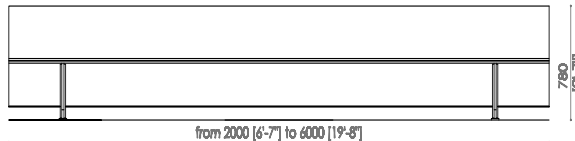

SIMPLICITY BENCH

- MADE IN EXTRACLEAR
TRANSPARENT GLASS, THICK.
15+15 MM TEMPERED AND
LAMINATED

- AVAILABLE IN 200 DIFFERENT
COLORS (RAL CODE
REFERENCE), TRANSPARENT
OR FROSTED

- SUITABLE FOR INTERIOR OR
OUTDOOR

- CENTRAL BEAM AVAILABLE IN
GLASS (TRANSPARENT OR
COLORED), WOOD OR METAL

- AVAILABLE WITH PILLOWS
SITTING

from 2000 [6'-7"] to 6000 [19'-8"]

from 500 [1'-8"] to 1500 [4'-11"]

from 2000 [6'-7"] to 6000 [19'-8"]

610
[2'-0"]

SIMPLICITY MODULAR BENCH

- MADE IN EXTRACLEAR TRANSPARENT GLASS, THICK. 15+15 MM TEMPERED AND LAMINATED
- AVAILABLE IN 200 DIFFERENT COLORS (RAL CODE REFERENCE), TRANSPARENT OR FROSTED
- SUITABLE FOR INTERIOR OR OUTDOOR
- CENTRAL BEAM AVAILABLE IN GLASS (TRANSPARENT OR COLORED), WOOD OR METAL
- AVAILABLE WITH PILLOWS SITTING