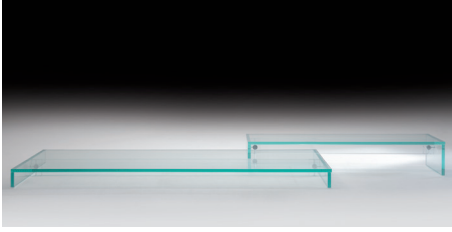

SIMPLICITY BENCH

- MADE IN EXTRACLEAR
TRANSPARENT GLASS, THICK.
15+15 MM TEMPERED AND
LAMINATED

- AVAILABLE IN 200 DIFFERENT
COLORS (RAL CODE
REFERENCE), TRANSPARENT
OR FROSTED

- SUITABLE FOR INTERIOR OR
OUTDOOR

- CENTRAL BEAM AVAILABLE IN
GLASS (TRANSPARENT OR
COLORED), WOOD OR METAL

- AVAILABLE WITH PILLOWS
SITTING

from 2000 [6'-7"] to 6000 [19'-8"]

from 500 [1'-8"] to 1500 [4'-11"]

from 2000 [6'-7"] to 6000 [19'-8"]

610
[2'-0"]

SIMPLICITY MODULAR BENCH

- MADE IN EXTRACLEAR TRANSPARENT GLASS, THICK. 15+15 MM TEMPERED AND LAMINATED
- AVAILABLE IN 200 DIFFERENT COLORS (RAL CODE REFERENCE), TRANSPARENT OR FROSTED
- SUITABLE FOR INTERIOR OR OUTDOOR
- CENTRAL BEAM AVAILABLE IN GLASS (TRANSPARENT OR COLORED), WOOD OR METAL
- AVAILABLE WITH PILLOWS SITTING