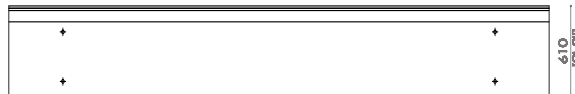

- CENTRAL BEAM AVAILABLE IN
GLASS (TRANSPARENT OR
COLORED), WOOD OR METAL

- AVAILABLE WITH PILLOWS
SITTING

from 2000 [6'-7"] to 6000 [19'-8"]

from 500 [1'-8"] to 1500 [4'-11"]

from 2000 [6'-7"] to 6000 [19'-8"]

610
[2'-0"]

SIMPLICITY MODULAR BENCH

- MADE IN EXTRACLEAR TRANSPARENT GLASS, THICK. 15+15 MM TEMPERED AND LAMINATED
- AVAILABLE IN 200 DIFFERENT COLORS (RAL CODE REFERENCE), TRANSPARENT OR FROSTED
- SUITABLE FOR INTERIOR OR OUTDOOR
- CENTRAL BEAM AVAILABLE IN GLASS (TRANSPARENT OR COLORED), WOOD OR METAL
- AVAILABLE WITH PILLOWS SITTING